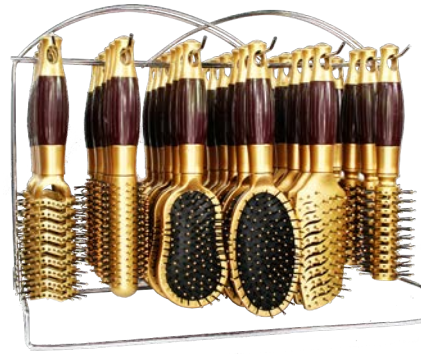

Magic Gold Brush Set

1. BRU02035
4PCS MINUS ION
HAIR BRUSH SET
-Red

2. BRU33924
magic gold brush
(Display)

3. BRU340050
magic gold brush
(36pcs/Display)

4. BRU340128
magic gold brush
(Display)

5. BRU340296