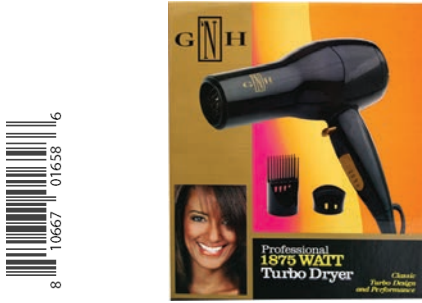

62. **GDH16586**
GOLD'N HOT
1875 WATT TURBO DRYER

63. **GDH19198**
GOLD'N HOT
Ionic Soft Jumbo Bonnet Dryer White