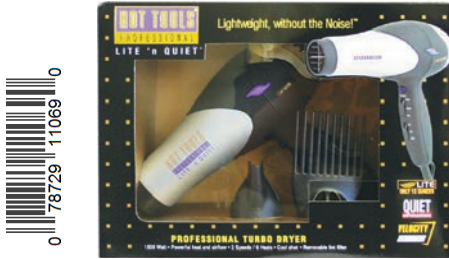

1. **HOT10690**
HOT TOOLS
PROFESSIONAL TURBO DRYER -Silver