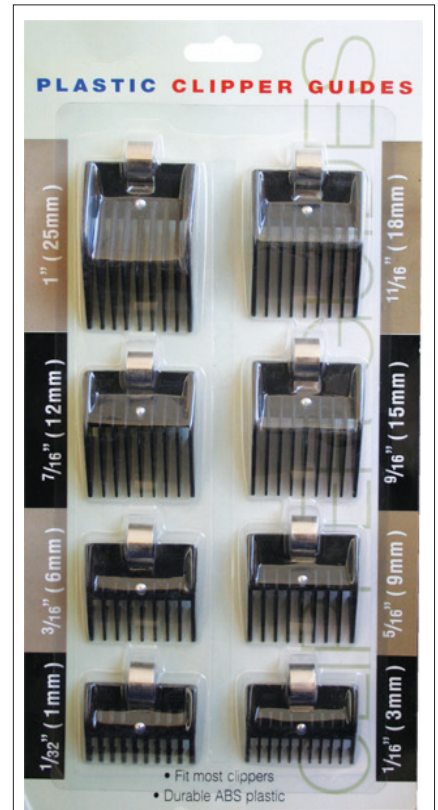

CLIPPER ATTACHMENTS

22. CLP14973

MAGIC GOLD
PLASTIC CLIPPER teeth

23. CLP14809

MAGIC GOLD
PLASTIC CLIPPER teeth

24. CLP14786

MAGIC GOLD
PLASTIC CLIPPER GUIDE
(8 in 1)

Size:
1mm 9mm 18mm
3mm 12mm 25mm
6mm 15mm

25. CLP14816

MAGIC GOLD
PLASTIC CLIPPER
teeth(3mm-1/16")

26. CLP14823

MAGIC GOLD
PLASTIC CLIPPER teeth

CLP00132

SPEED O GUIDE
Clipper Comb
Guard - No. 000
(0.8mm-1/32")

CLP00316

SPEED O GUIDE
Clipper Comb
Guard - No. 0
(4.8mm-3/16")