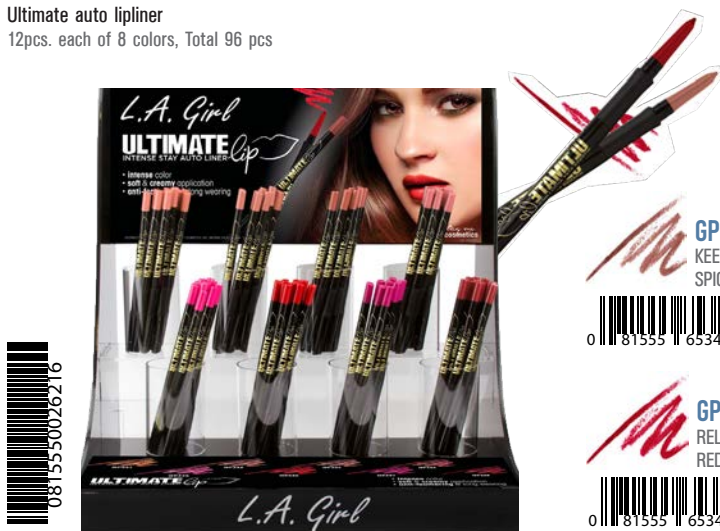

0 81555 65507 15

P510
BURGUNDY

0 81555 65510 15

GCD 262.1

Ultimate auto lipliner

12pcs. each of 8 colors, Total 96 pcs

GCD 261.1

Ultimate auto eyeliner