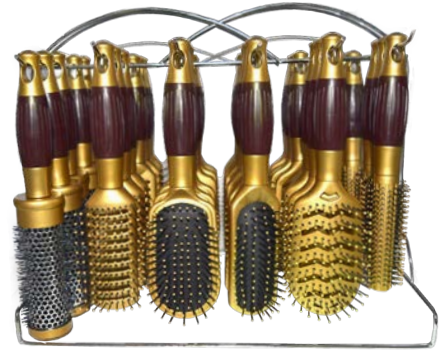

Magic Gold Brush Set

1. BRU02035
4PCS MINUS ION
HAIR BRUSH SET
-Red

2. BRU33924
magic gold brush
(Display)

3. BRU340050
magic gold brush
(36pcs/Display)

4. BRU340128
magic gold brush
(Display)

5. BRU340296