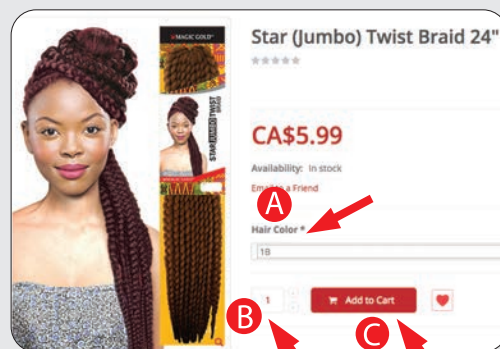

Example

- [A] if you order hair products, you will choose a hair color first from the dropdown list. Depending on the product, dropdown list will display different options.
- [B] You can change the quantity of products to be ordered by typing it in the number field.
- [C] And then click "Add to Cart" button to place an order.