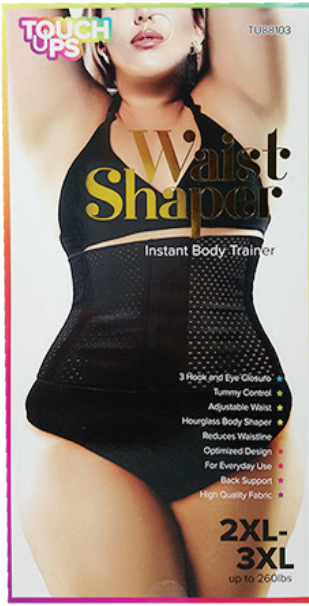

2 pc Toe Separator -dz

#TU88101

Touch UP Waist Shaper S-M

899

#TU88102

Touch UP Waist Shaper L-XL

899

#TU88103