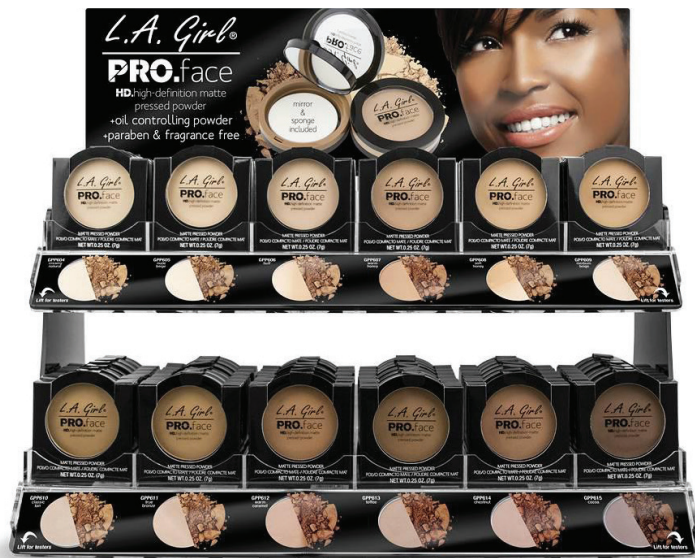

LA GIRL ETHIC PRO CONCEAL

GCD 241.1

PRO CONCEAL PROMO DISPLAY
DISPLAY HOLDS: PRO POWDER 6 PCS. EACH OF 28 COLORS
TOTAL : 168 PCS (8G/0.25OZ)

081555969612

GCD 255.1

SHADY SLIM BROW PENCIL
11 KINDS *12PCS

0815550025518

GCD 260.1
L.A GIRL MASCARA DISPLAY
5 KINDS *9 EA TOTAL: 45PCS

GCD97
EYELINER & LIPLINER DISPLAY
DISPLAY HOLDS: TOTAL 576PCS
18PCS. EACH OF 16 EYELINERS
18PCS. EACH OF 16 LIPLINERS

GCD 262.1
ULTIMATE AUTO LIPLINER
12PCS. EACH OF 8 COLORS, TOTAL 96 PCS