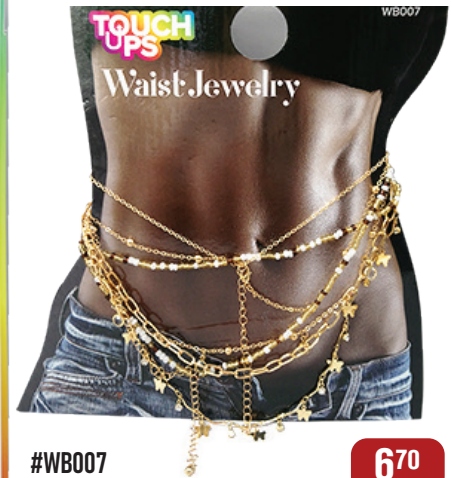

#WB007

Touch UP

Waist Jewelry Stones
- pc

670

HGR99795

MAGIC
Wooden Accessory
Hanger -pc

1999